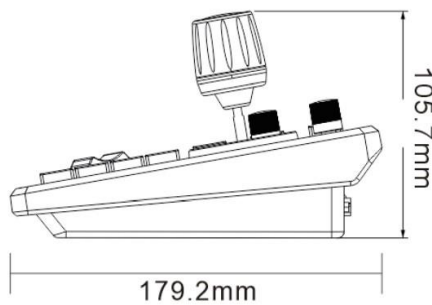

Technical Specification

Model No.	CKB-U2IP
White Balance	Button, Auto, Indoor, Outdoor, One Push, Manual
Exposure	Button, Auto, Manual, Shutter Priority, Iris Priority, Bright Priority
Shortcut Button	Bright Adjustment, Exposure Gain, BLC, Focus Model Selction, OSD
Shortcut Knob	R/B Gain, Iris, Pan/Tilt Speed(1-8 Steps), Zoom speed(1-8 Steps)
Protocol	Full VISCA, PELCO-D/P, ONVIF
Output	RS422, RS232, RS485, RJ45
Joystick	4D joystick
Screen	TFT LCD 320*240
Power Consumption	≤5W
Power	DC12V-2A
Work Temperature	-10°C - 55°C / 14°F - 131°F
Work Humidity	20% - 80% non-condensation
Size	321.6mm x 179.2mm x 105.7mm
Weight	1630g
Outer box size and specifications	553*460*350mm / 6 sets
weight	1.9KG

Dimension(mm)

※※※Product specification are subject to change without notice※※※