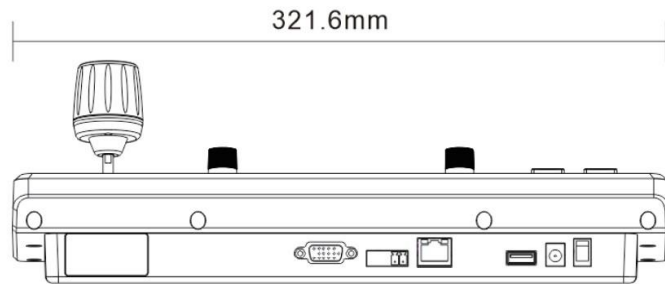

Easy Operation

- * 7 Buttons to swith 7 cameras
- * 4D joystick control
- * Rocker witch controls zoom speed
- * Shortcut keys/knobs for common camera settings

Simple and Beautiful Apperance

- * TFT CD screen display
- * Elegant design

Technical Specification

Model No.	CKB-U2IP
White Balance	Button, Auto, Indoor, Outdoor, One Push, Manual
Exposure	Button, Auto, Manual, Shutter Priority, Iris Priority, Bright Priority
Shortcut Button	Bright Adjustment, Exposure Gain, BLC, Focus Model Selction, OSD
Shortcut Knob	R/B Gain, Iris, Pan/Tilt Speed(1-8 Steps), Zoom speed(1-8 Steps)
Protocol	Full VISCA, PELCO-D/P, ONVIF
Output	RS422, RS232, RS485, RJ45
Joystick	4D joystick
Screen	TFT LCD 320*240
Power Consumption	≤5W
Power	DC12V-2A
Work Temperature	-10°C - 55°C / 14°F - 131°F
Work Humidity	20% - 80% non-condensation
Size	321.6mm x 179.2mm x 105.7mm
Weight	1630g
Outer box size and specifications	553*460*350mm / 6 sets
weight	1.9KG

Dimension(mm)

※※※Product specification are subject to change without notice※※※